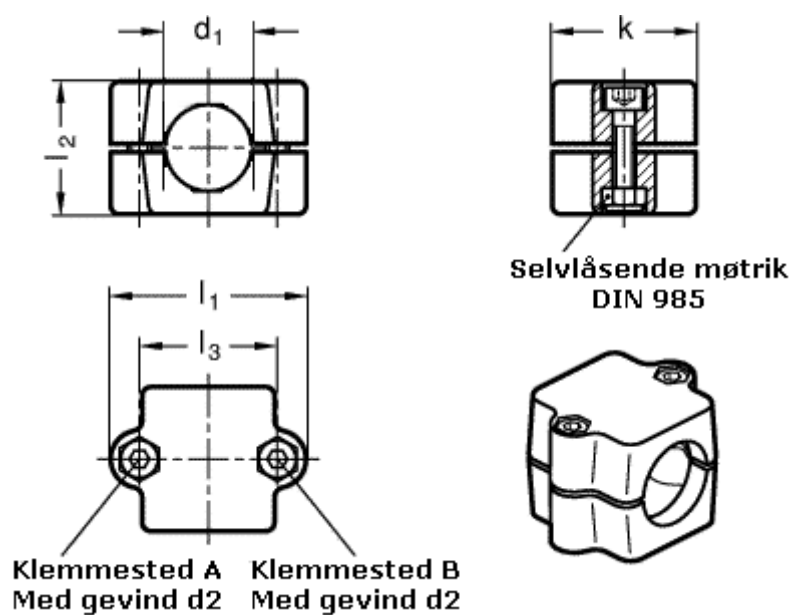

Article number: 20241B40112SW
Description: E+G Tube connector
GN 241-B40-11-SW

Measures

d1 = 40
d2 = M10
k = 76
l1 = 98
l2 = 70
l3 = 73